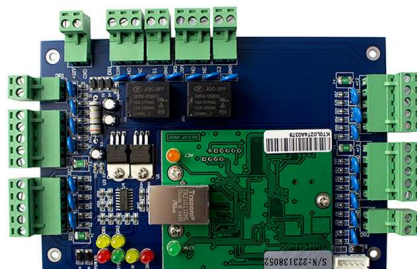

Biometric Security System Server Rack - Multi mode authentication with 3 in 1 access control system with Fingerprint / RFID card / PIN with Access Controller Board Networked.

Biometric Server Rack Standalone with Access Controller Board Networked Features:

1. 19" Closed rack with Biometric Access Control Standalone with Access Controller Board Networked (SBR-ACN)
2. 3 in 1 access the door Fingerprint/RFID card/PIN
3. Fingerprint capacity: 500, Card capacity: 500, PIN capacity: 500
4. Networked Fingerprint Access Control function
5. TCP/IP communication
6. Free Access Control Management Software
7. Access Privilege Management
8. Real-time Monitoring
9. Door access record
10. Smart Narrow Frame design
11. LED status indicators
12. Easy operation and management
13. Fast and accurate fingerprint algorithm
14. Magnetic locking system
15. Mechanical key support

**Biometric Access Control
Fingerprint / RFID / PIN**

Access Controller Board