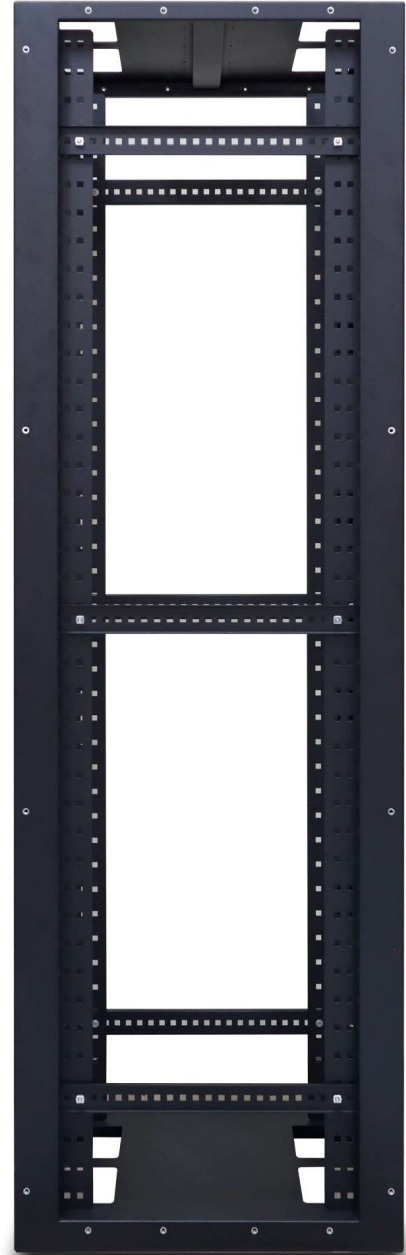

## 4 Post Open Rack

Part Number	Size	Width (mm)	Height (mm)	Depth (mm)
ABBA-O4P-42-600-G/B	42U	600	2000	600
ABBA-O4P-45-600-G/B	45U	600	2140	600
ABBA-O4P-42-900-G/B	42U	600	2000	900
ABBA-O4P-45-900-G/B	45U	600	2140	900

\*Available customized on requirements

More Details :

19" Open Rack 4 Post are a low cost option for rack your servers and network equipments.

It is an ideal for rack mount servers, KVM switch, networking and rackmount equipment where security at the rack level is not required.

A cost-effective solution, the rack is constructed of high quality materials.

Available on standard :

Size : 42U and 45U

Width : 600mm

Depth : 600mm and 900mm