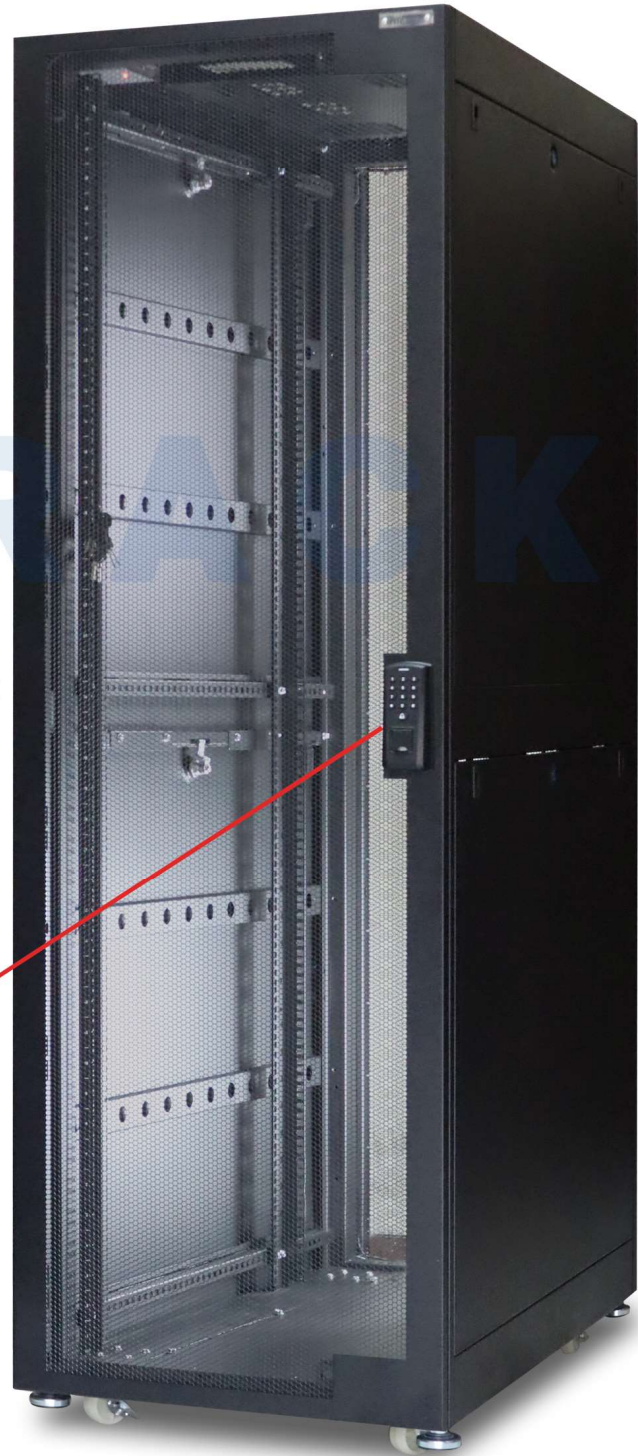

Biometric Security System Server Rack - Multi mode authentication with 3 in 1 access control system with Fingerprint / RFID card / PIN, competitively price products, it can operate on standalone mode.

Standalone Biometric Server Rack Features:

1. 19" Closed rack with Biometric Access Control Standalone (SBR)
2. 3 in 1 access the door Fingerprint/RFID card/PIN
3. Fingerprint capacity: 500, Card capacity: 500, PIN capacity: 500
4. Smart Narrow Frame design
5. LED status indicators
6. Easy operation and management
7. Easy installation and connectivity
8. Fast and accurate fingerprint algorithm
9. Upgrade available to the networked access function

Standalone Access Control

Fingerprint

RFID Card

PIN/Password