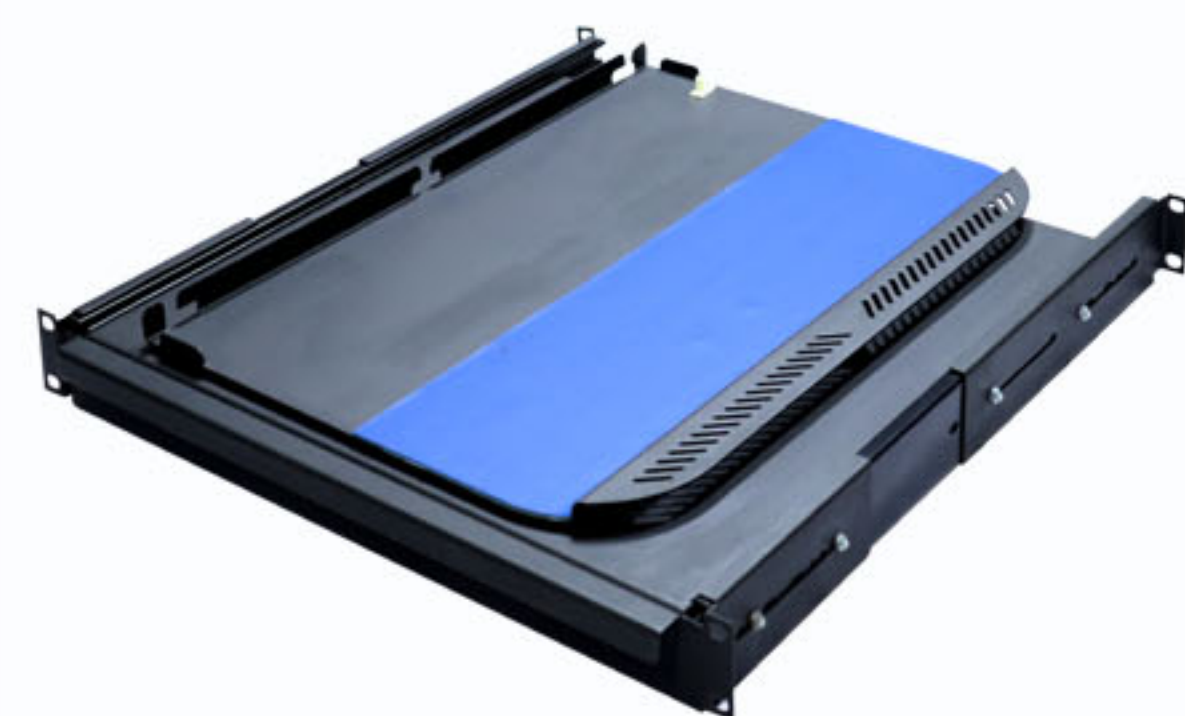

Roof FAN

Single FAN

PDU

Flat Shelf

Wire Management

Brush Panel

Cage Nut

Grounding Cable

Grounding Busbar

Cable Tray

Cable Duct

LED Light Bar

Adjustable Shelf

Telescopic Drawer
with Pivot

Telescopic Drawer

Flat Shelf for Open Rack

Blank Panel

Dynabolt

Castor

Digital Temperature

More Details :

Digital Temperature Unit

with FAN

Basic PDU 32A