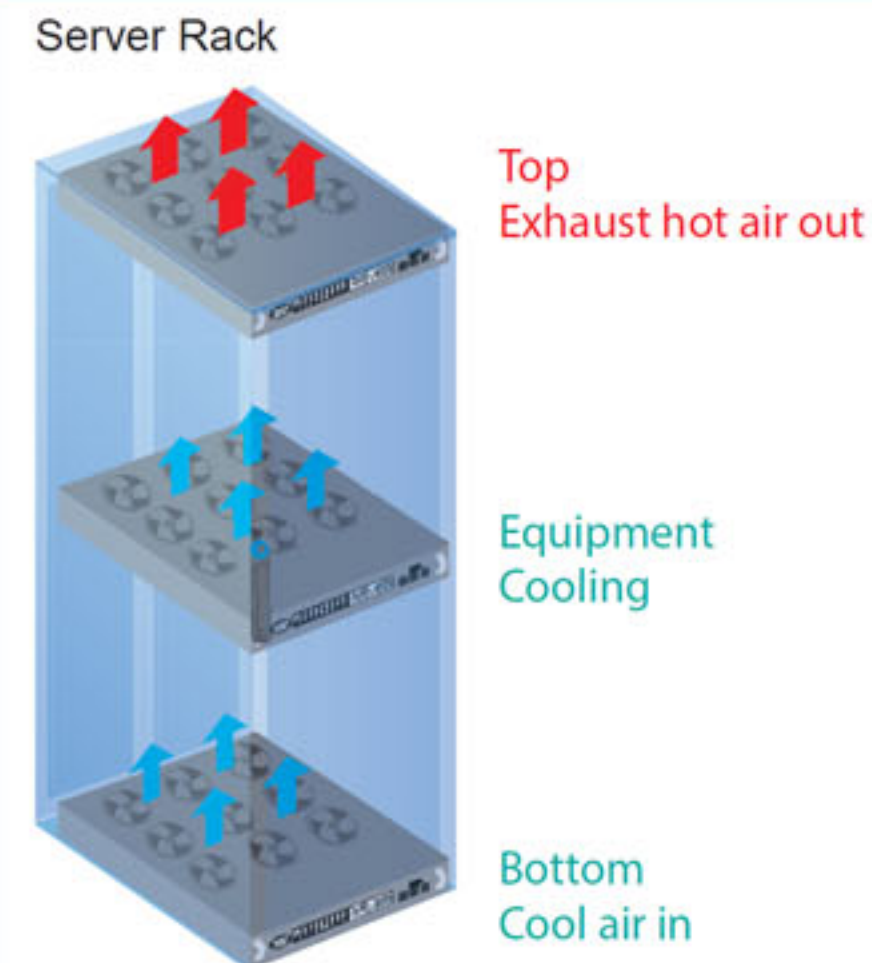

ATS

In Line Meter

Rack Sensor

1U Rackmount Fan Tray

Door Mount Fan Panel

Raised Floor Mount Fan

MiniBoot

Rack Access Control