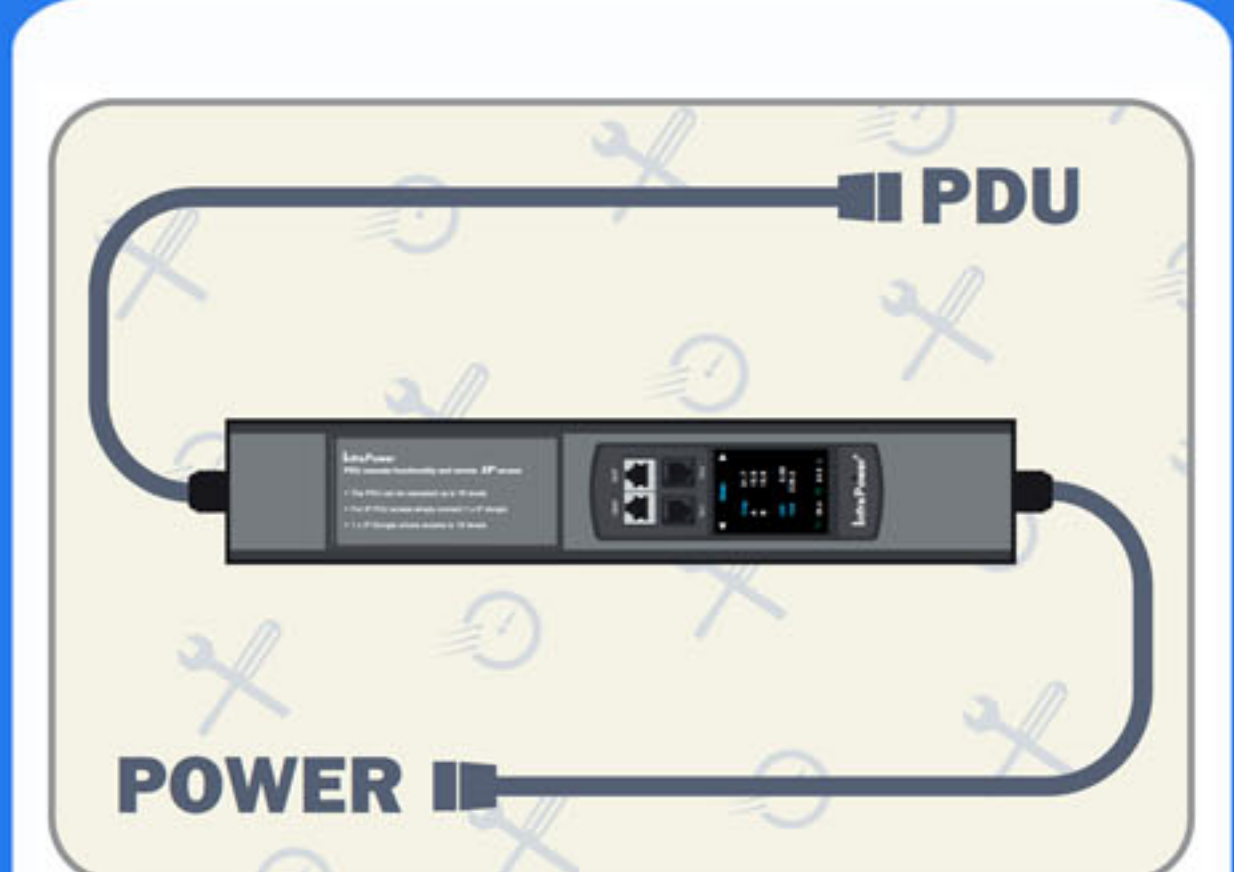

Metered PDU

Smart PDU

UTP Patchcord

FO Patchcord

UTP Patch Panel

OTB / FO Panel

Cantilever

Dual Feed PDU

ATS

In Line Meter

Rack Sensor

1U Rackmount Fan Tray

Door Mount Fan Panel

Raised Floor Mount Fan

MiniBoot

Rack Access Control