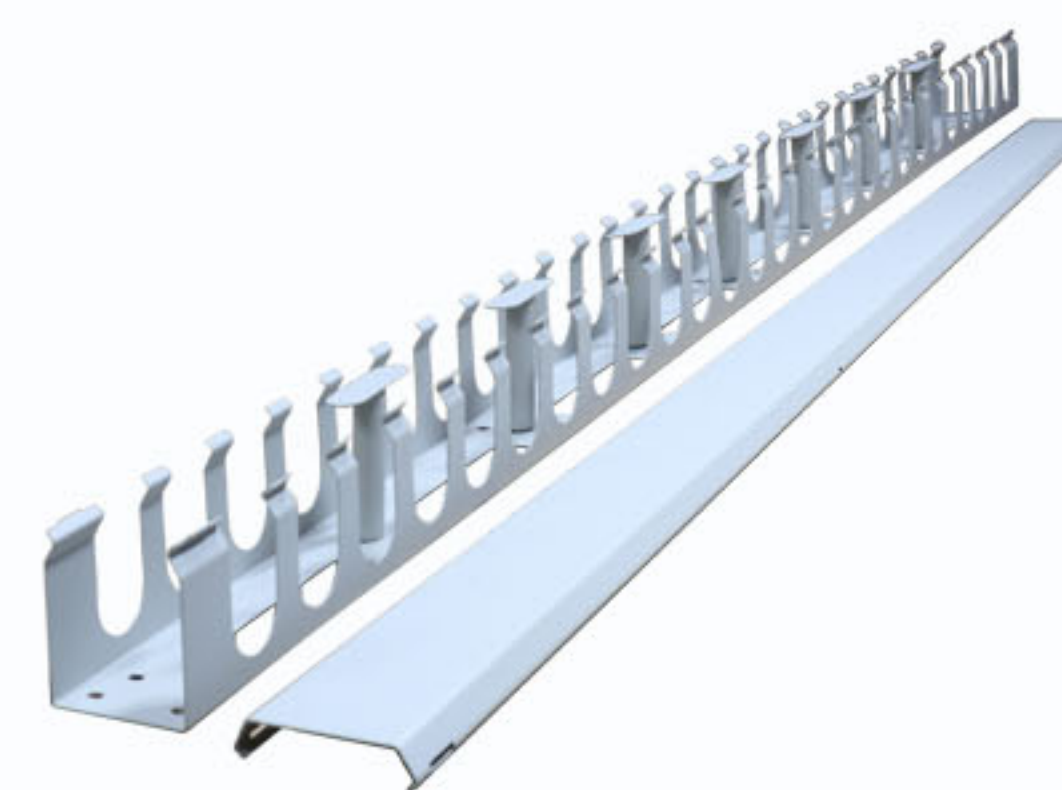

Roof FAN

Single FAN

PDU

Flat Shelf

Wire Management

Brush Panel

Cage Nut

Grounding Cable

Grounding Busbar

Cable Tray

Cable Duct

LED Light Bar

Adjustable Shelf

Telescopic Drawer
with Pivot

Telescopic Drawer

Flat Shelf for Open Rack

Blank Panel

Dynabolt

Castor

Digital Temperature

More Details :

Digital Temperature Unit

with FAN

Basic PDU 32A

Metered PDU

Smart PDU

UTP Patchcord

FO Patchcord

UTP Patch Panel

OTB / FO Panel

Cantilever

Dual Feed PDU