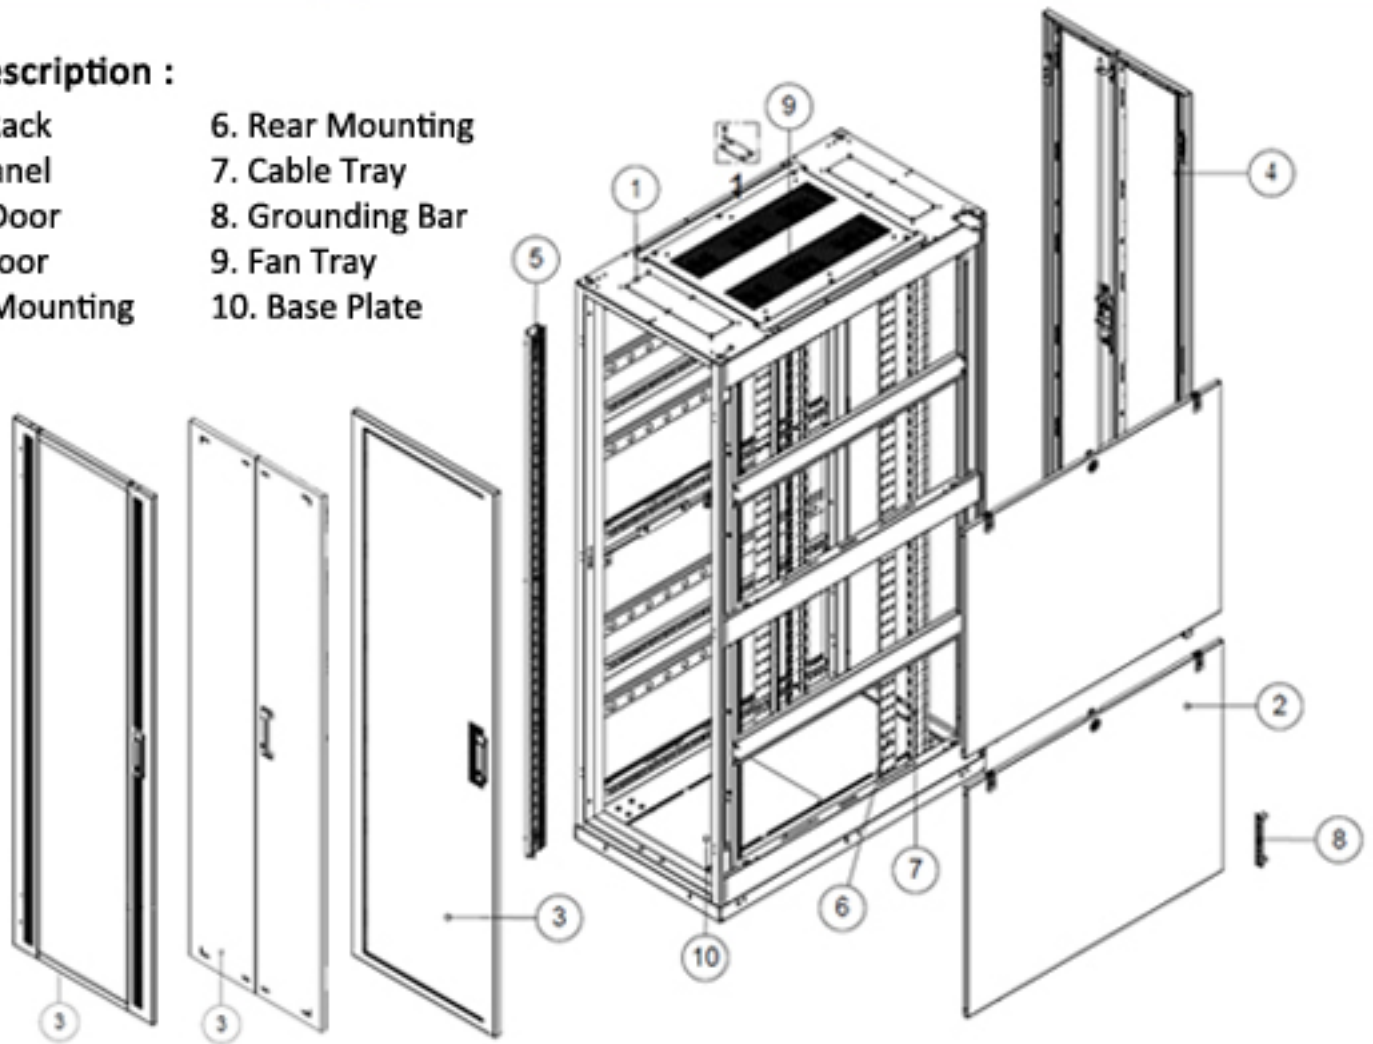

Levelling Feet

Grounding Cable

Cable Entry Plate

## Parts Description :

- 1. Basic Rack
- 2. Side Panel
- 3. Front Door
- 4. Rear Door
- 5. Front Mounting
- 6. Rear Mounting
- 7. Cable Tray
- 8. Grounding Bar
- 9. Fan Tray
- 10. Base Plate