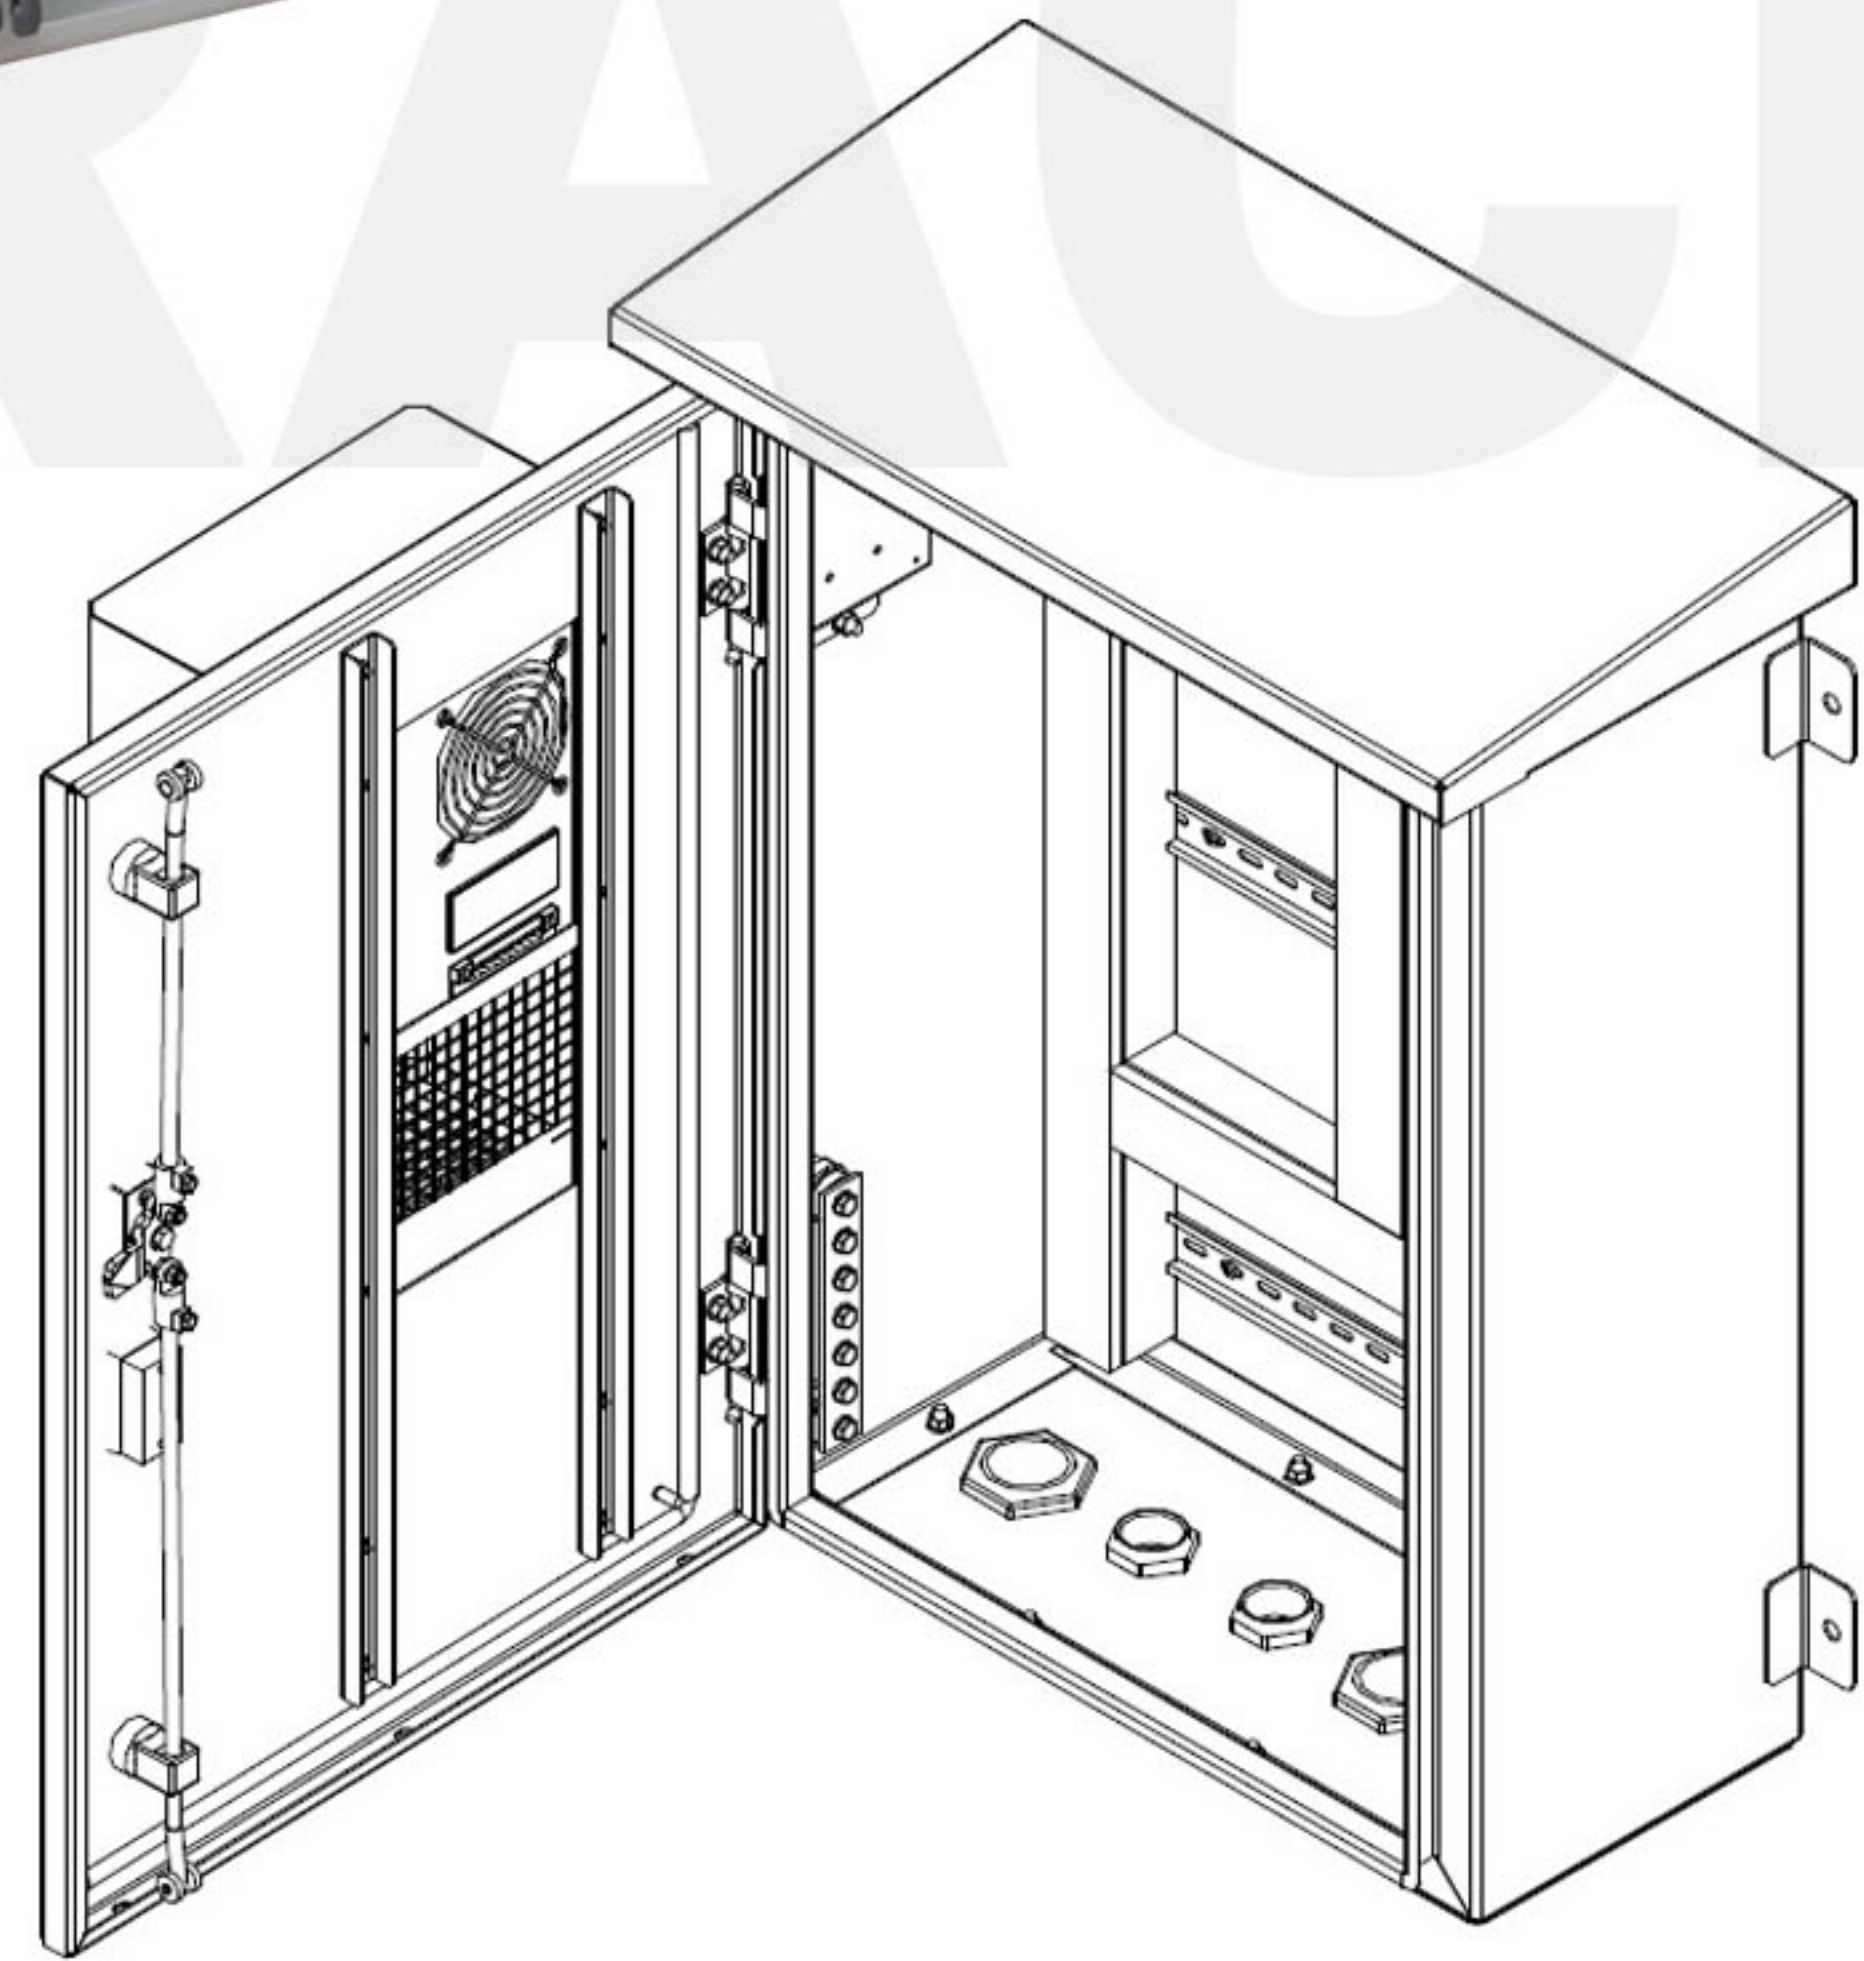

## Junction Box (JB) With Cooling

### Features:

1. Junction Box designed for use in indoor or outdoor
2. Available with IP Rate category IP55, IP65, IP66, etc.
3. Air conditioner doormounted, all in one unit.
4. Cooling capacity 300W.
5. Flexible installation, pole or wall mounted
6. Optional with base for standing installation
7. High quality powder coated, construction and design
8. Material : SPCC Steel , Aluminium or Stainless Steel
9. Color : RAL 7035
10. Available customized on requirements