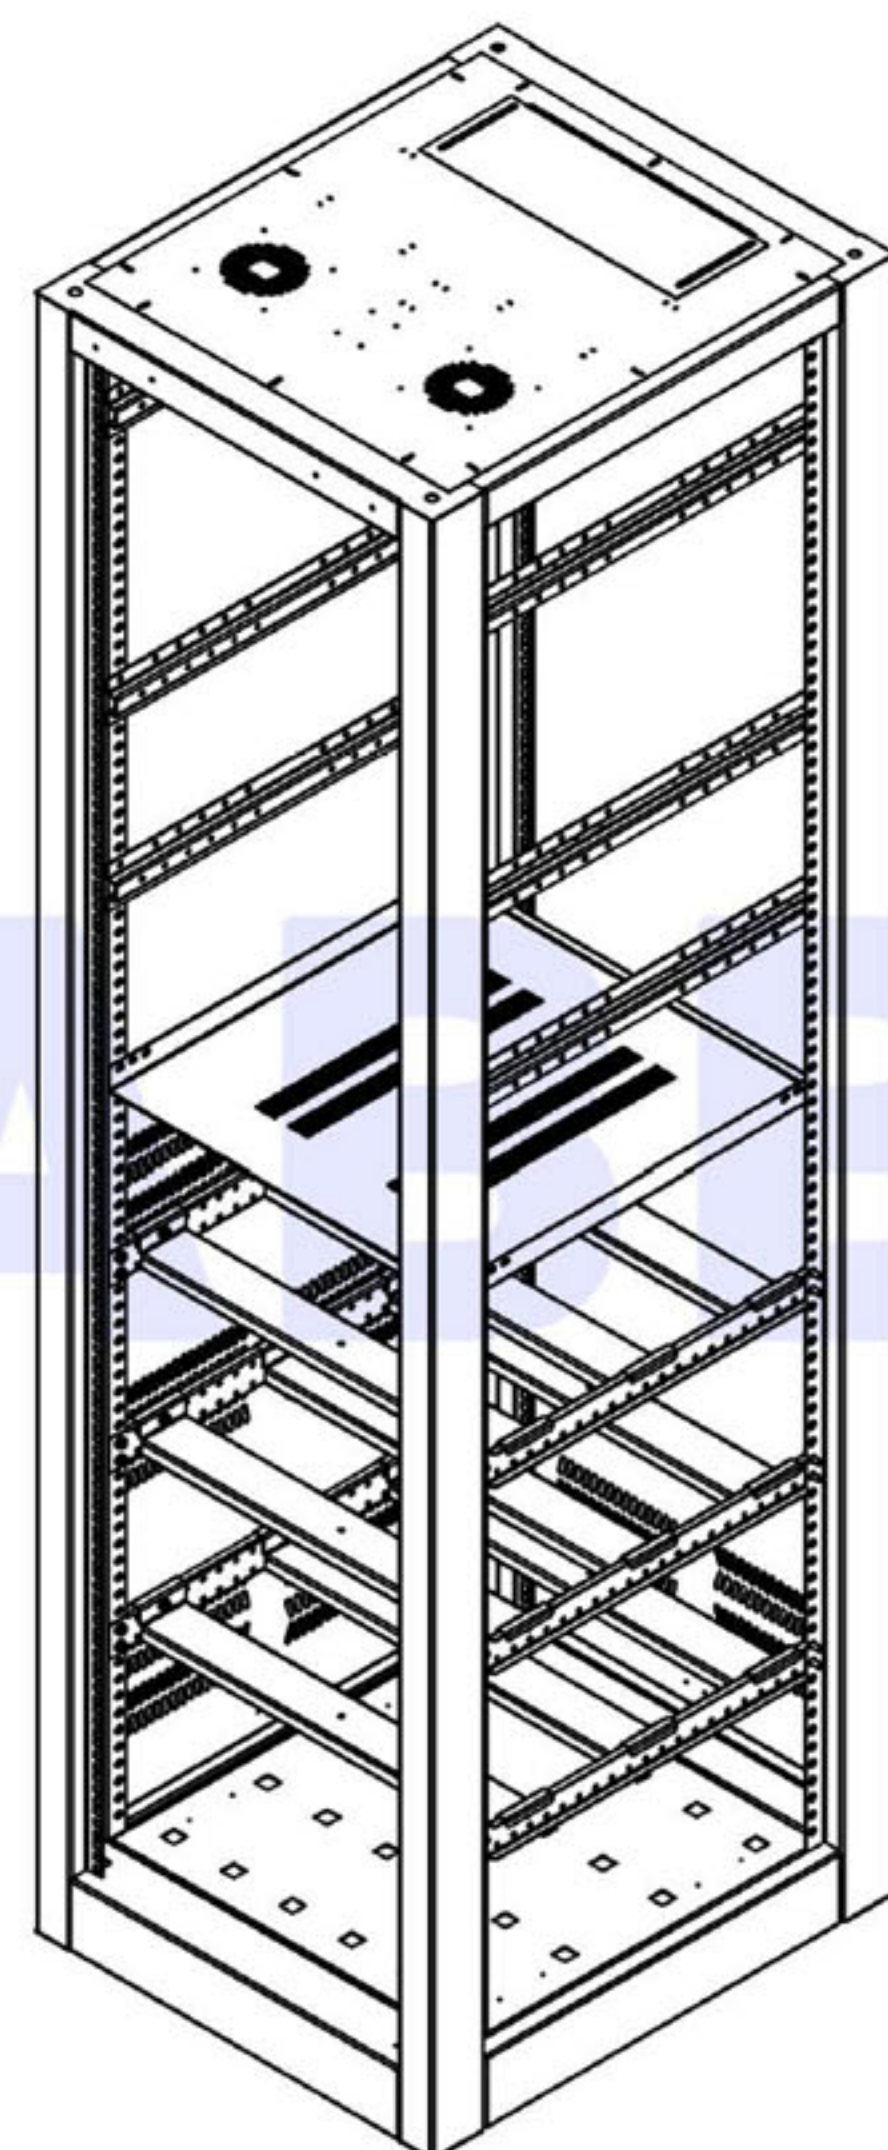

## Telco & Battery Rack

**Colour**

Black Grey

More Details :

### Telco & Battery Rack Features:

1. Ideal for Telco and Battery System
2. 19" standard installation
3. High quality construction and design
4. High quality powder coated
5. Ideal for telecommunications applications
6. Available customized on requirements

Specification Telco & Battery Rack - Customized Rack				
Part Number	Size	Width (mm)	Height (mm)	Depth (mm)
ABBA-TBR-42-700-G/B	42U	600	2025	700
ABBA-TBR-45-700-G/B	45U	600	2150	700