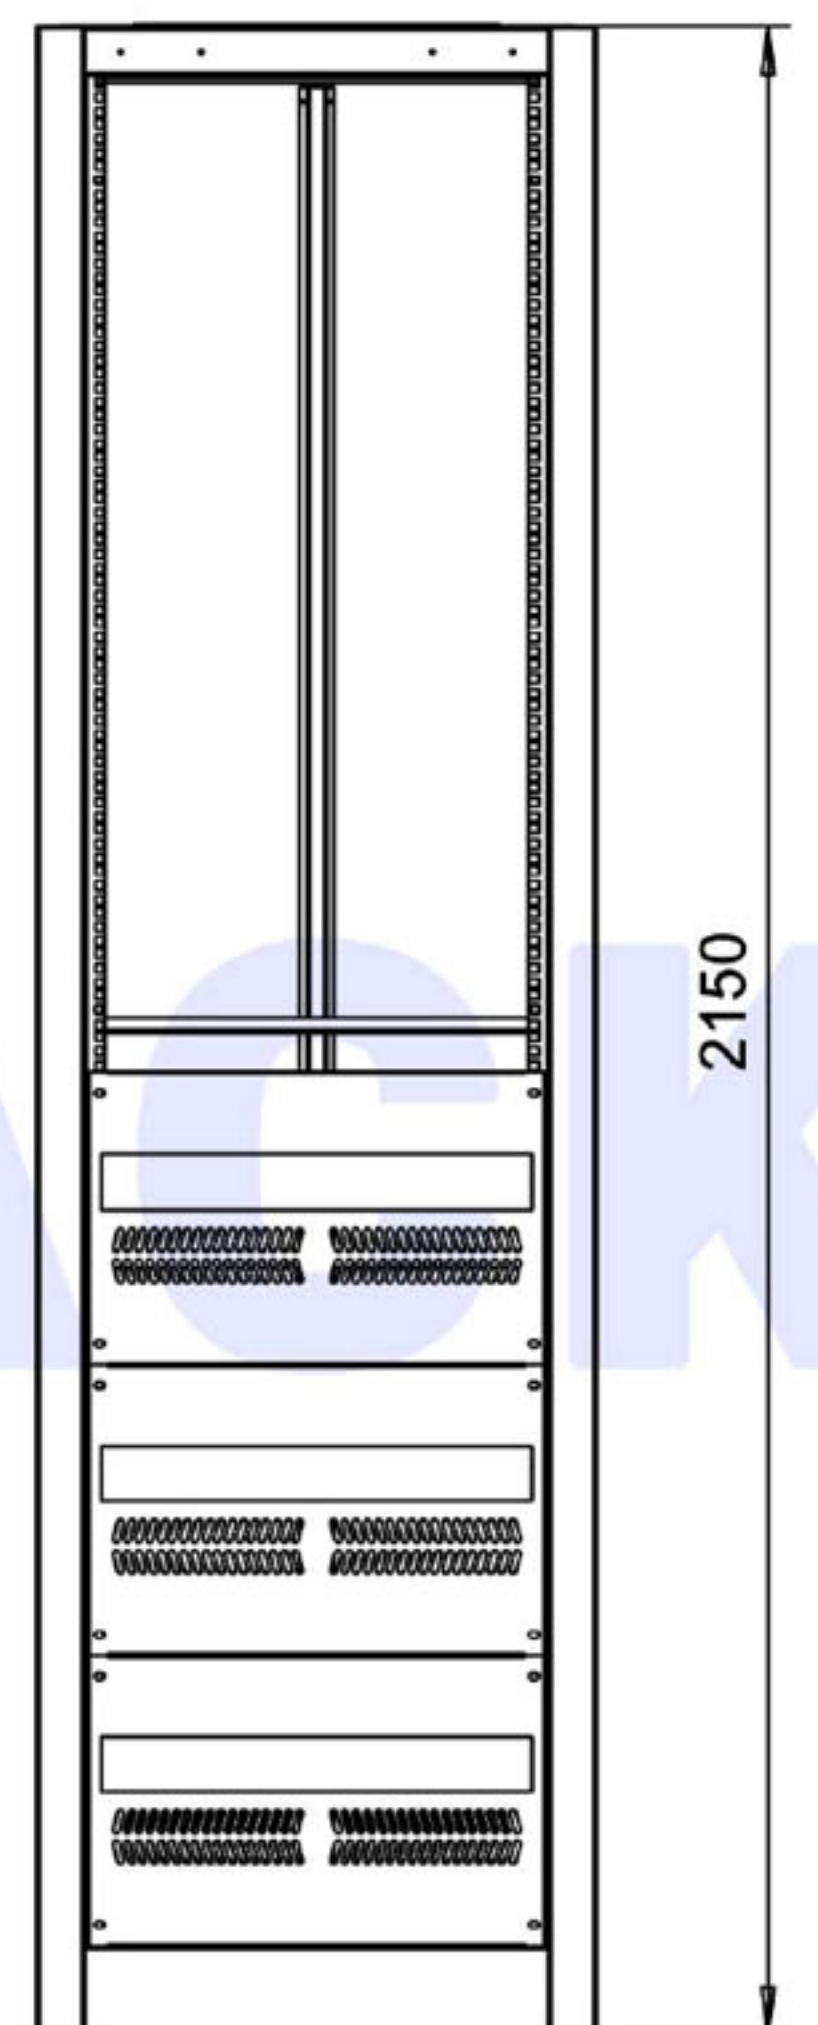

## Telco & Battery Rack

**Colour**

Black Grey

More Details :

### Telco & Battery Rack Features:

1. Ideal for Telco and Battery System
2. 19" standard installation
3. High quality construction and design
4. High quality powder coated
5. Ideal for telecommunications applications
6. Available customized on requirements

Specification Telco & Battery Rack - Customized Rack				
Part Number	Size	Width (mm)	Height (mm)	Depth (mm)
ABBA-TBR-42-700-G/B	42U	600	2025	700
ABBA-TBR-45-700-G/B	45U	600	2150	700