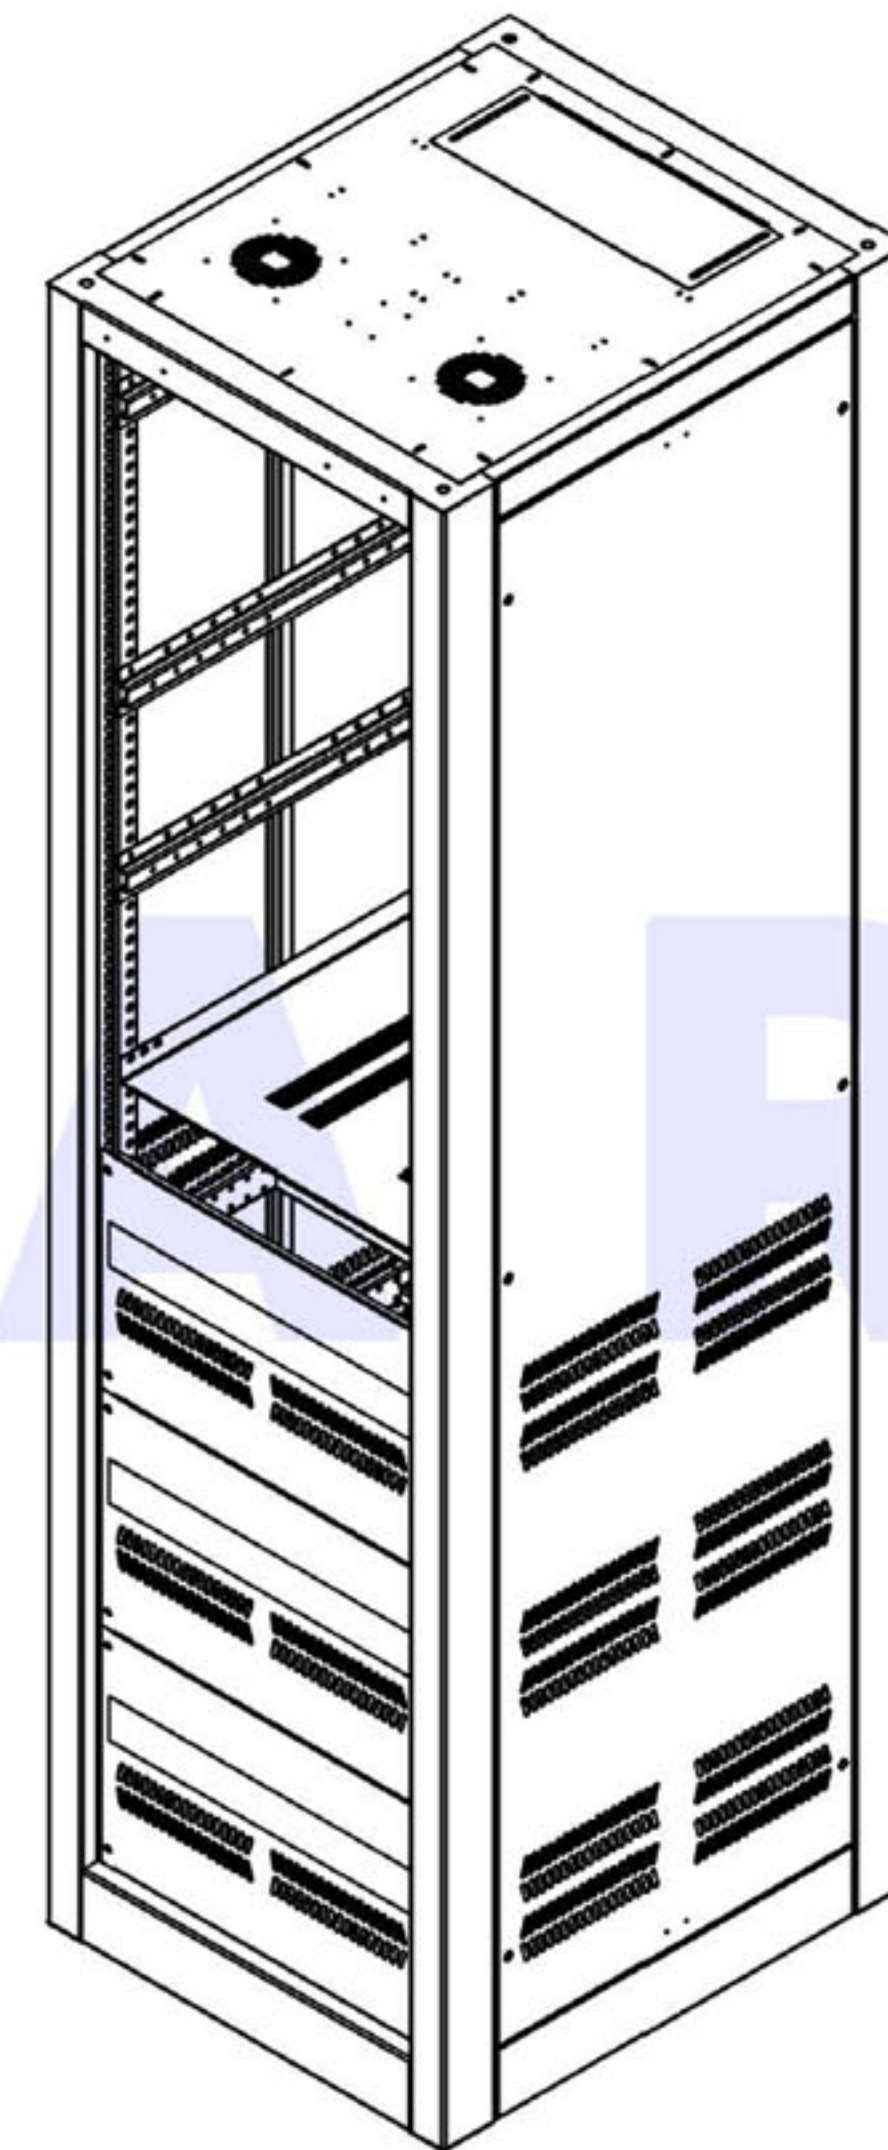

## Telco & Battery Rack

**Colour**

Black Grey

More Details :

### Telco & Battery Rack Features:

1. Ideal for Telco and Battery System
2. 19" standard installation
3. High quality construction and design
4. High quality powder coated
5. Ideal for telecommunications applications
6. Available customized on requirements

Specification Telco & Battery Rack - Customized Rack				
Part Number	Size	Width (mm)	Height (mm)	Depth (mm)
ABBA-TBR-42-700-G/B	42U	600	2025	700
ABBA-TBR-45-700-G/B	45U	600	2150	700